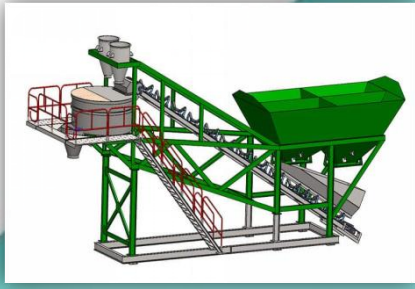

Use The Machinery Of
AASPA EQUIPMENT
Pave The Way To Success

FULLY AUTOMATIC ROAD MARKING MACHINE

PLC System

Camara System

TECHNICAL SPECIFICATIONS

No.	Part name	Specification
1	Engine Drive	10/13/16HP petrol engine of HONDA/ B&S (USA) and 10 HP diesel engine
2	Electric Drive	BATTERY OPERATED
3	Paint Heating System	LPG Cilender
2	Drive system	Hydrostatic variable axial pump driven. Driving speed 0-7 km/h
3	Air compressor	Fini (Italy). 400litres/m at 10 bar
4	Computer	Piccolo based PLC control for automatic line marking
5	Glass bead	Mechatronic glass bead dispersion
6	Steering	Hydraulic power steering for easy operation
7	Electrical	All automotive electrical like light, brakes lights , horn etc.
8	Tank capacity	300/400/500/600/700/800/900/1000kg thermoplastic

OUR EQUIPMENTS

ASPHALT PAVER

ASPHALT DRUM MIX PLANT

ROAD SWEEPER MACHINE

KERB PAVER MACHINE 1000

KERB PAVER MACHINE 100

COMPACT CONCRETE BATCHING PLANT

ASPHALT BATCH MIX PLANT

STATIONARY CONCRETE BATCHING PLANT

COUNTER FLOW DRUM MIX PLANT

HORIZONTAL STOREGE SILO

BITUMEN DRUM DECANDER

KERB CUTTING MACHINE

OUR EQUIPMENTS

**DUST
CONDITIONER**

**WASTE COMPOST
MACHINE**