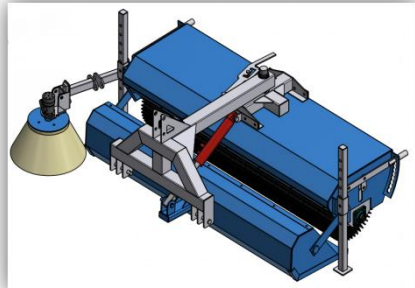

ROAD SWEEPER MACHINE