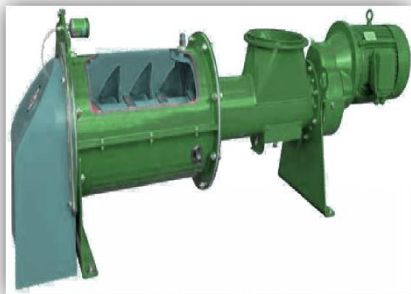

Use The Machinery Of
AASPA EQUIPMENT
Pave The Way To Success

FULLY AUTOMATIC ROAD MARKING MACHINE

PLC System

Camara System

TECHNICAL SPECIFICATIONS

No.	Part name	Specification
1	Engine Drive	10/13/16HP petrol engine of HONDA/ B&S (USA) and 10 HP diesel engine
2	Electric Drive	BATTERY OPERATED
3	Paint Heating System	LPG Cilender
2	Drive system	Hydrostatic variable axial pump driven. Driving speed 0-7 km/h
3	Air compressor	Fini (Italy). 400litres/m at 10 bar
4	Computer	Piccolo based PLC control for automatic line marking
5	Glass bead	Mechatronic glass bead dispersion
6	Steering	Hydraulic power steering for easy operation
7	Electrical	All automotive electrical like light, brakes lights , horn etc.
8	Tank capacity	300/400/500/600/700/800/900/1000kg thermoplastic

STATIONARY CONCRETE BATCHING PLANT

COUNTER FLOW DRUM MIX PLANT

HORIZONTAL STOREGE SILO

BITUMEN DRUM DECANDER

KERB CUTTING MACHINE

OUR EQUIPMENTS

**DUST
CONDITIONER**

**WASTE COMPOST
MACHINE**